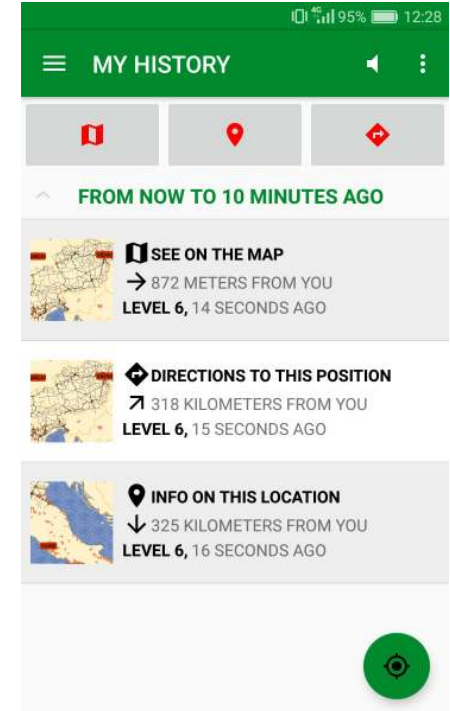

Navigation icons: back, eye, information, speaker.

```
{  
  "table_name": "Country",  
  "Name": "Italy",  
  "Continent": "Europe",  
  "Subregion": "Southern Europe",  
  "Sovereign Territory": "Italy",  
  "Name": "Italy",  
  "ISO code": "ITA",  
  "Type": "Sovereign country",  
  "Population": 58126212,  
  "Economy type": "1. Developed region: G7",  
  "Income group": "1. High income: OECD",  
  "id": "1fce07f7-76e9-4003-b945-b36863975421"  
}  
  
{  
  "table_name": "Populated Place",  
  "Name": "Milan",  
  "Sovereign Territory": "Italy",  
  "Sovereign Territory ISO code": "ITA",  
  "Maximum Population": 2945000,  
  "Minimum Population": 1306661,  
  "Time zone": "Europe/Rome",  
  "id": "b130311b-4959-42f9-8f2f-6de63c6bdea4"  
}  
  
{  
  "table_name": "Road",  
  "Name": "Autostrada Serenissima",  
  "Road Type": "motorway",  
  "Surface": "asphalt",  
  "Is a bridge": null,  
  "Is a tunnel": null,  
  "lit": "no",  
  "lanes": "4",  
  "int_ref": "E 64",  
  "nat_ref": "A4",  
  "loc_name": "Autostrada Milano-Venezia",  
  "maxspeed": "130",  
  "id": "d436ad21-b6e5-414e-b718-e39e5010f712"  
}
```